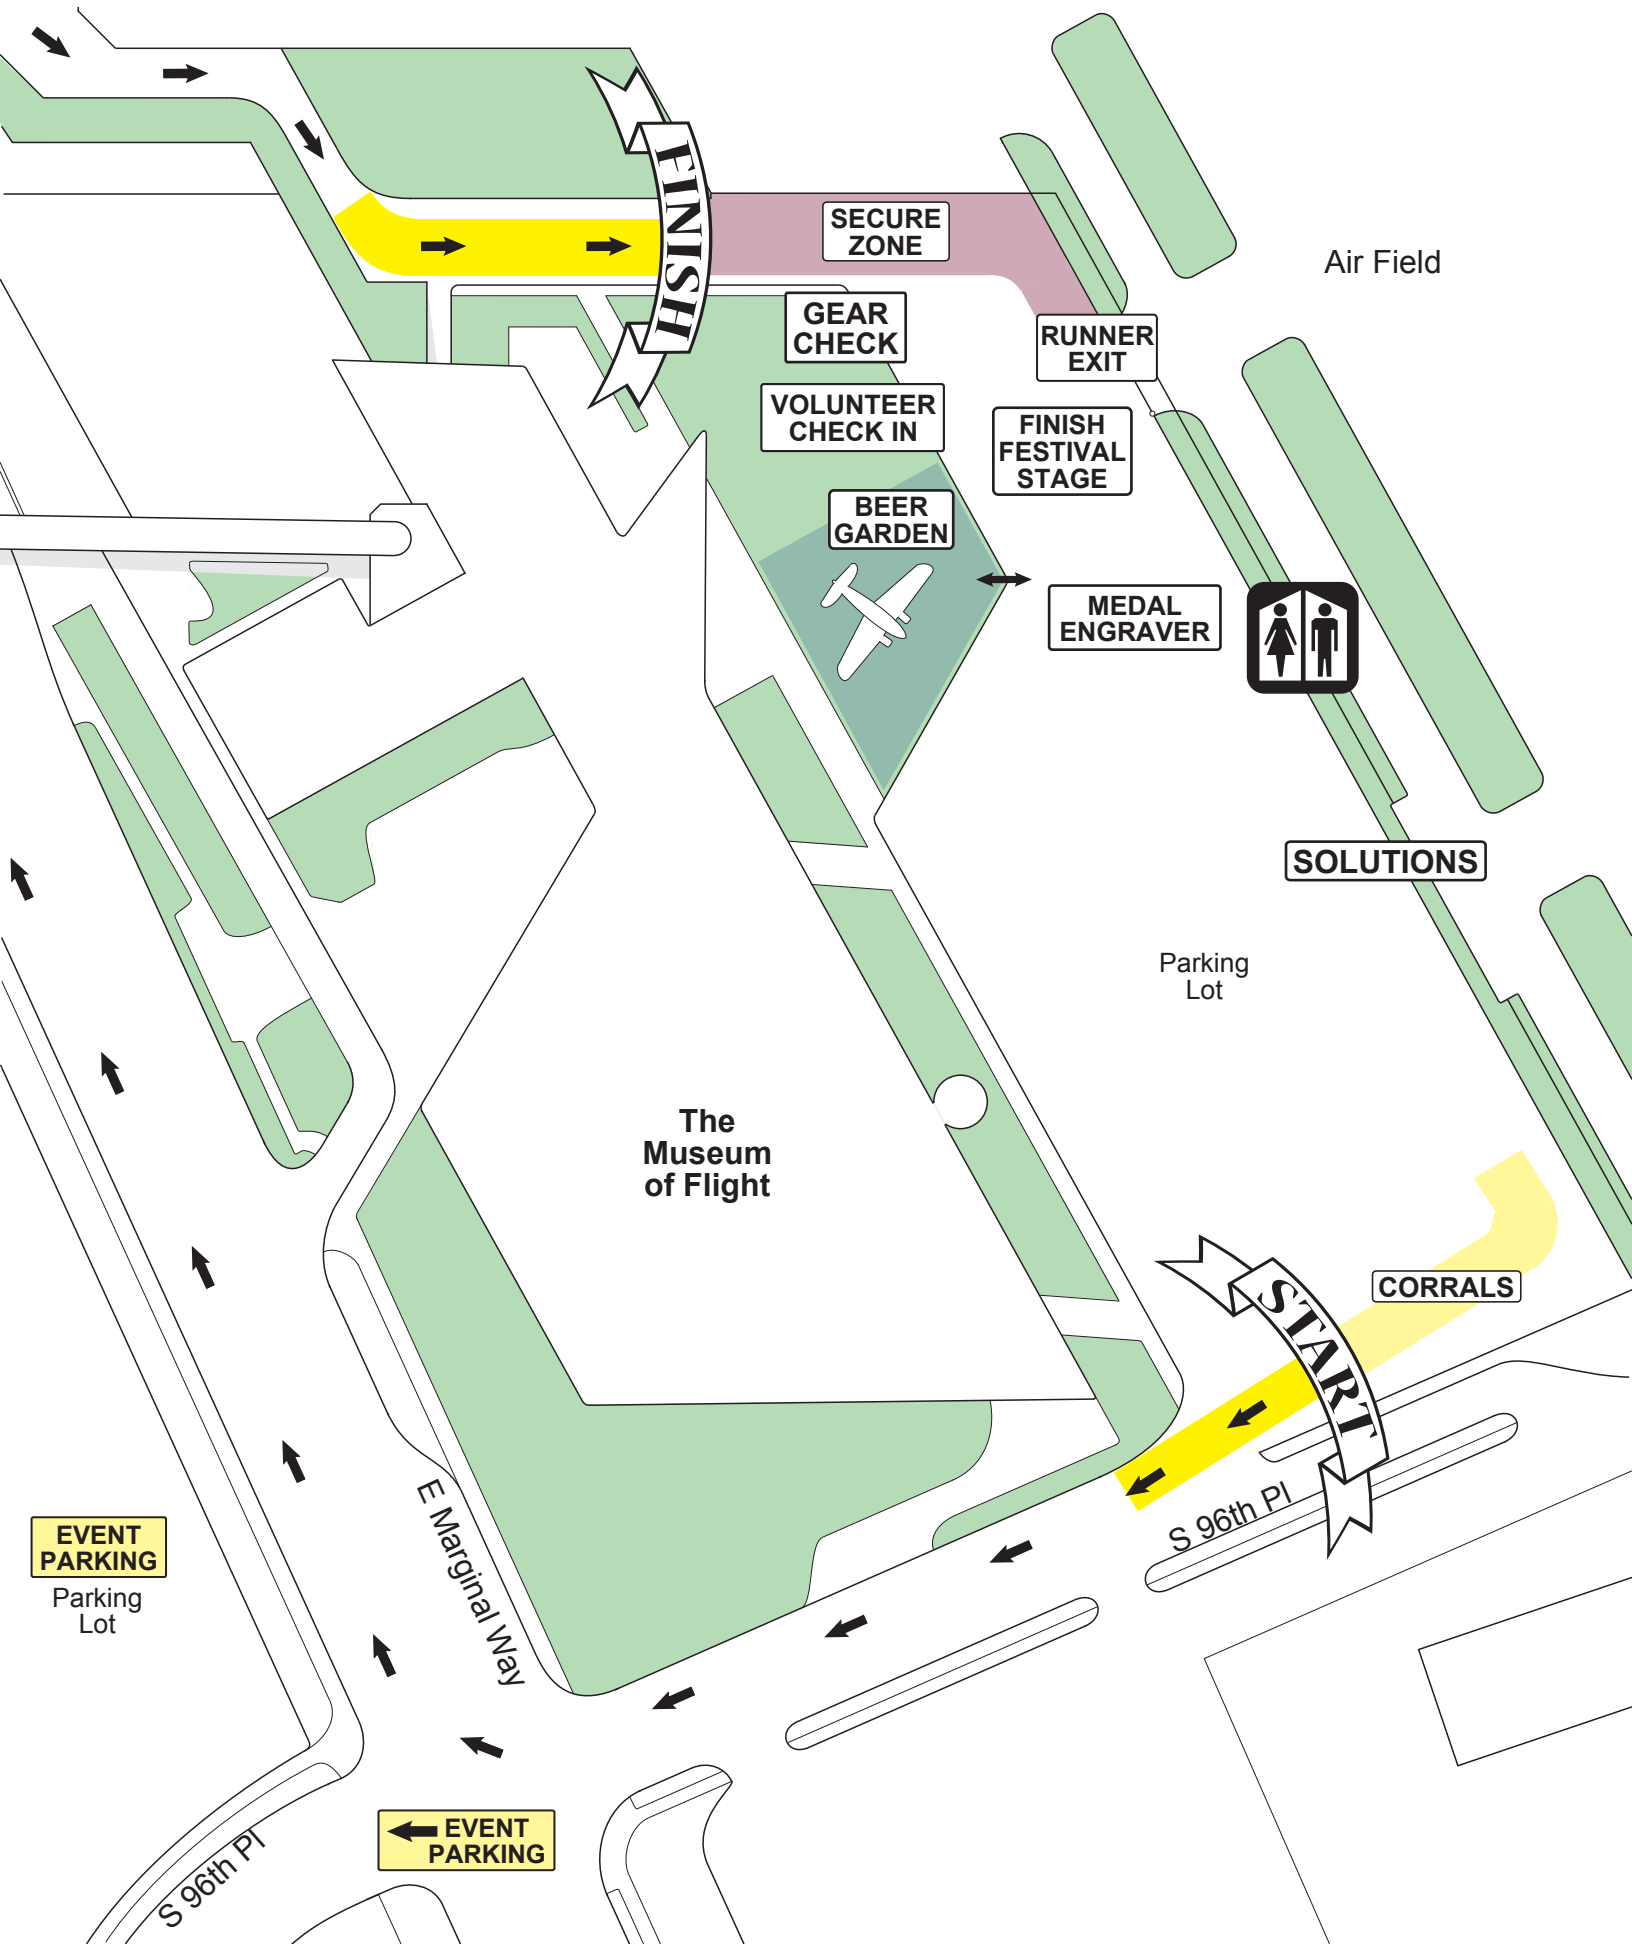

# 5K START & FINISH MAP

The  
Museum  
of Flight

Air Field

SECURE  
ZONE

GEAR  
CHECK

RUNNER  
EXIT

VOLUNTEER  
CHECK IN

FINISH  
FESTIVAL  
STAGE

BEER  
GARDEN

MEDAL  
ENGRAVER

SOLUTIONS

Parking  
Lot

CORRALS

START

S 96th Pl

EVENT  
PARKING

Parking  
Lot

E Marginal Way

EVENT  
PARKING

S 96th Pl